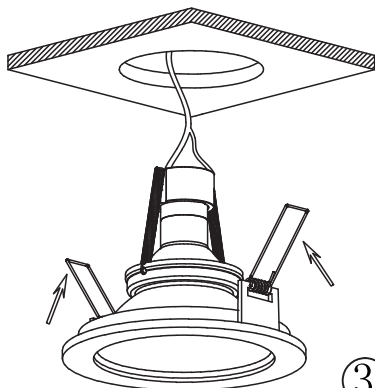

Model: AZ1729/1730/1731/1732/1733/1734/1735/1736/1737/1738/1739/1740

Nazwa: REMO DOWNLIGHT / HUGO DOWNLIGHT

Azzardo®

AZ1729/1730/1731/1732 hole size: $\varnothing 105$

AZ1733/1734/1735/1736 hole size: $\varnothing 105$

AZ1737/1738/1739/1740 hole size: 225x105

①

②

③

④

AZ1729/1730/1731/1732

26.5

$\varnothing 114$