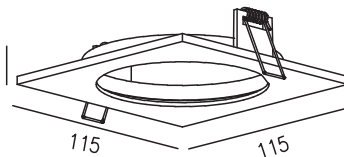

Model: AZ1729/1730/1731/1732/1733/1734/1735/1736/1737/1738/1739/1740

Nazwa: REMO DOWNLIGHT / HUGO DOWNLIGHT

Azzardo®

AZ1729/1730/1731/1732 hole size: $\varnothing 105$

AZ1733/1734/1735/1736 hole size: $\varnothing 105$

AZ1737/1738/1739/1740 hole size: 225x105

①

②

③

④

AZ1729/1730/1731/1732

26.5

$\varnothing 114$

AZ1733/1734/1735/1736

26.5

115

115

AZ1737/1738/1739/1740

26.5

115

233.5