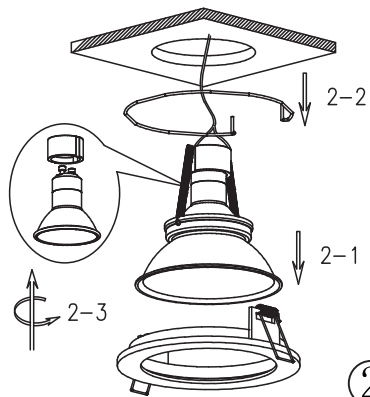

Model: AZ1729/1730/1731/1732/1733/1734/1735/1736/1737/1738/1739/1740

Nazwa: REMO DOWNLIGHT / HUGO DOWNLIGHT

Azzardo®

AZ1729/1730/1731/1732 hole size: $\varnothing 105$

AZ1733/1734/1735/1736 hole size: $\varnothing 105$

AZ1737/1738/1739/1740 hole size: 225x105

①

②

③

④

AZ1729/1730/1731/1732

26.5

$\varnothing 114$

AZ1733/1734/1735/1736

26.5

115

115

AZ1737/1738/1739/1740

26.5

115

233.5